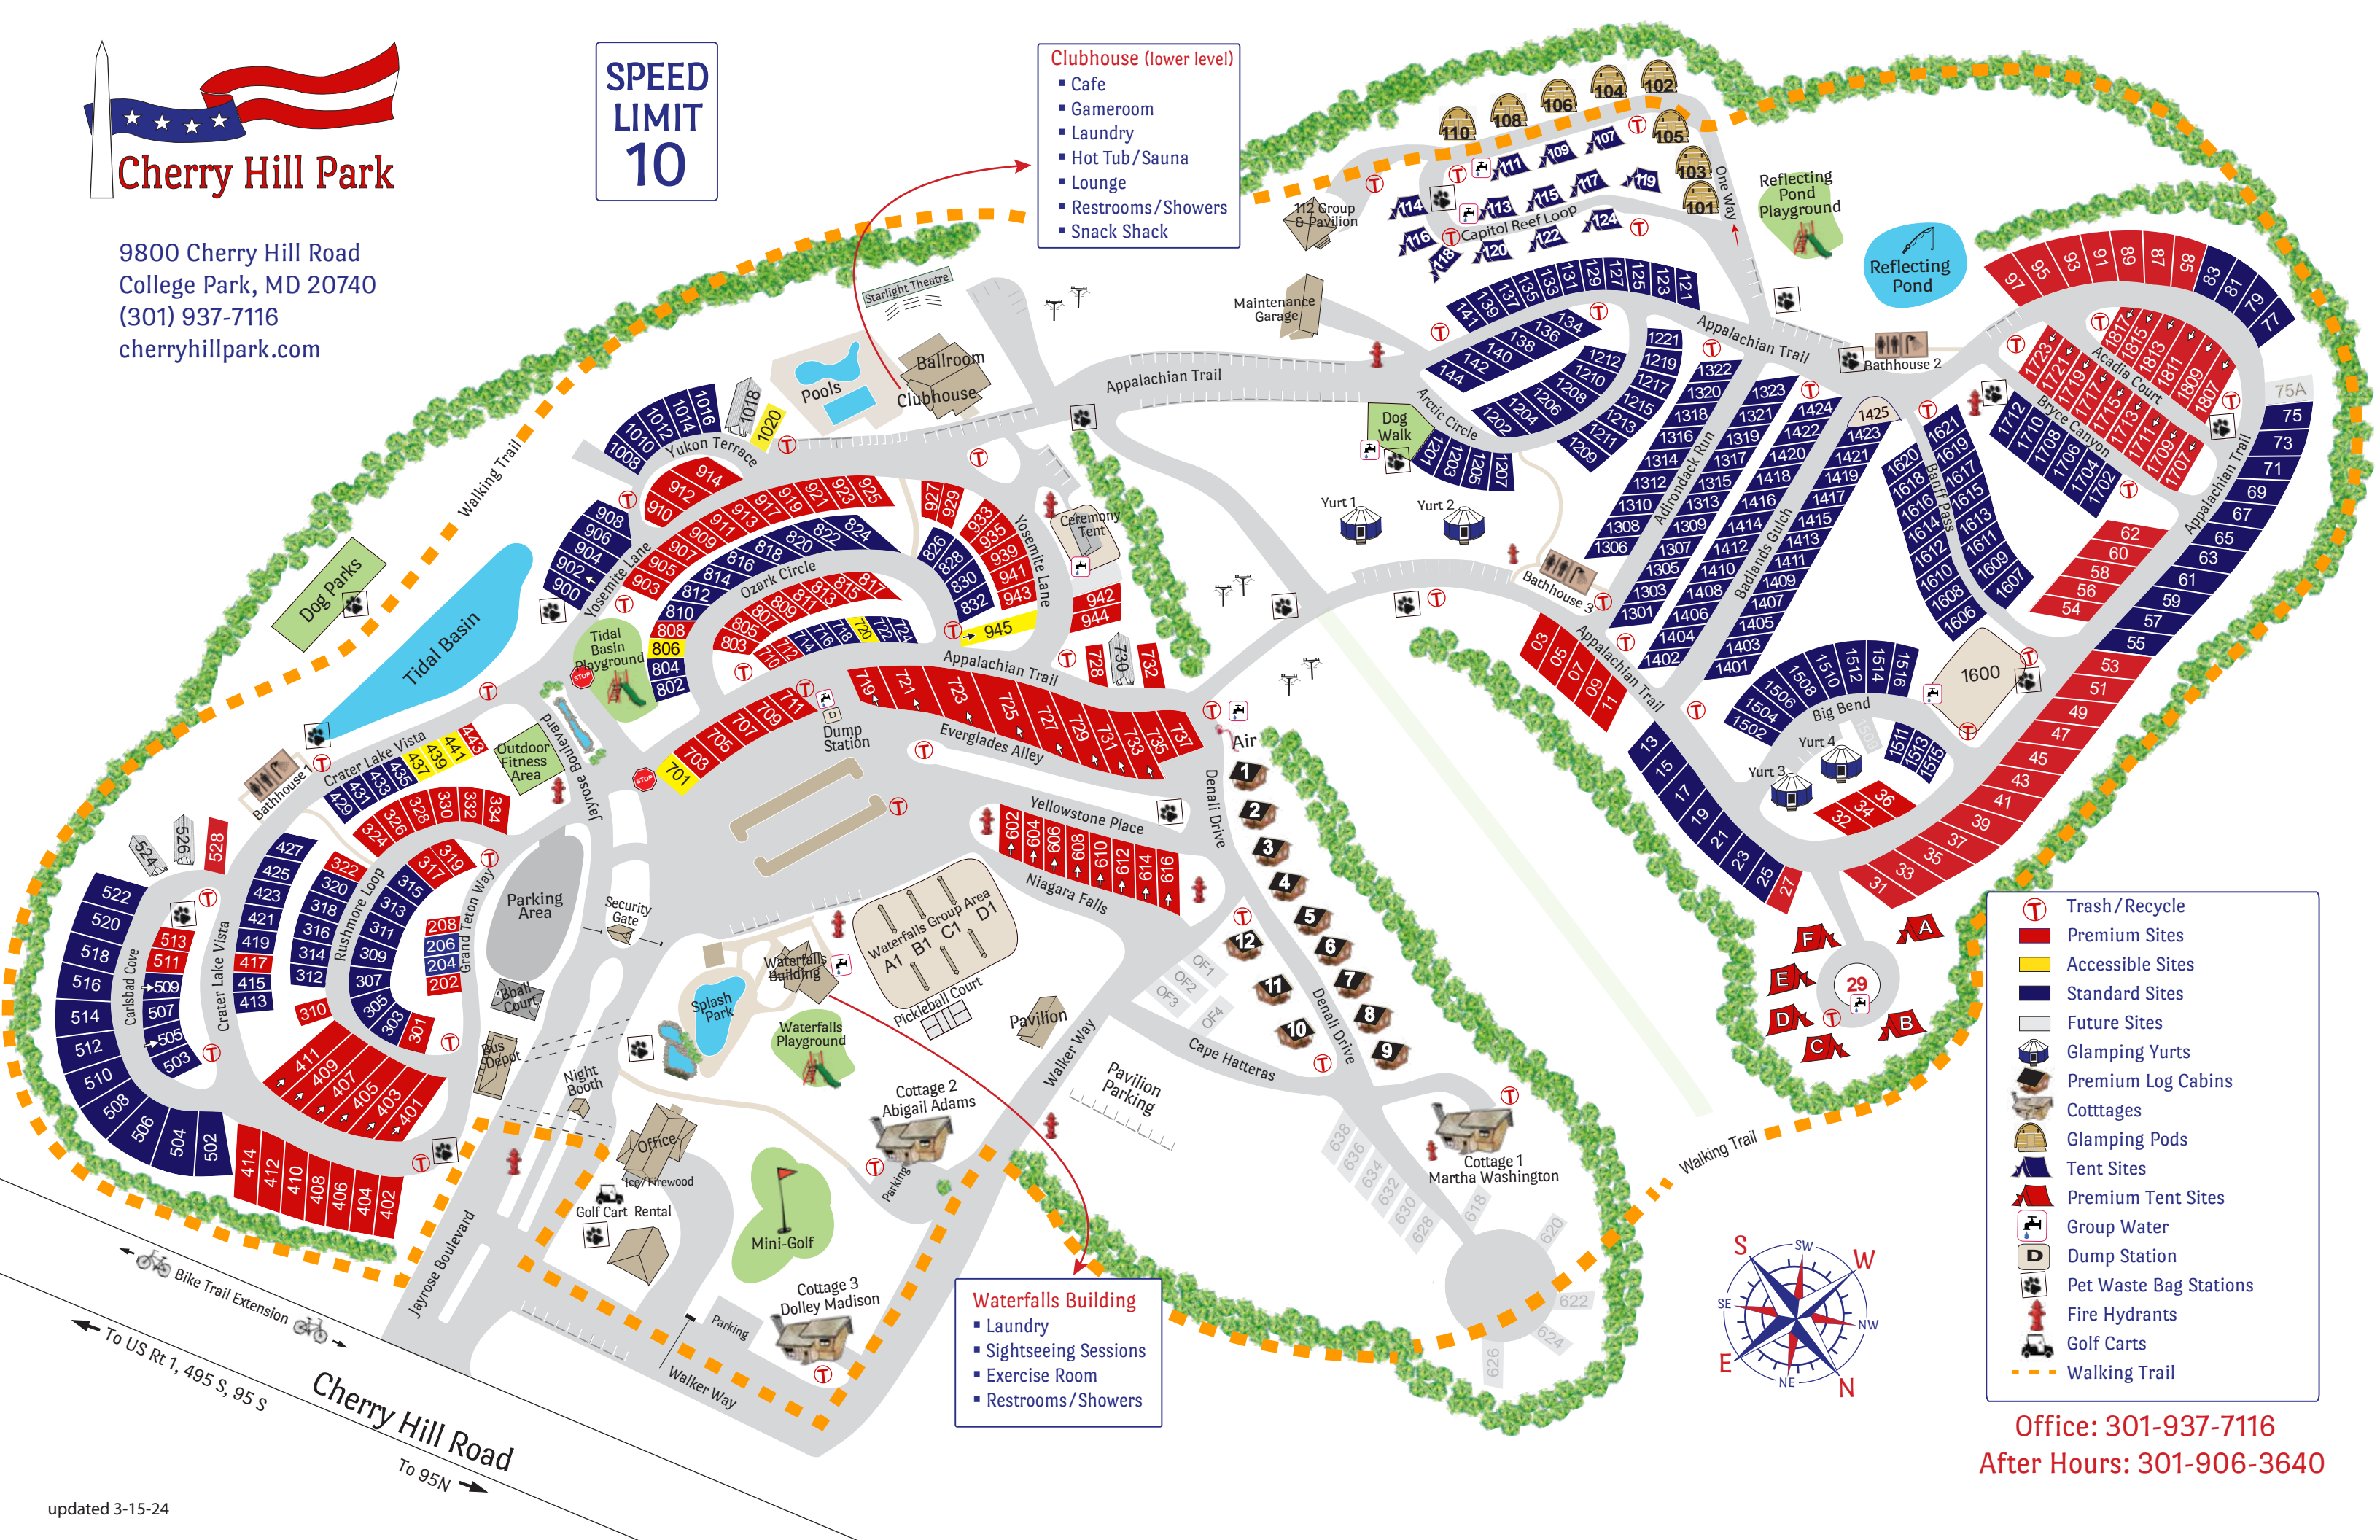

Cherry Hill Park

9800 Cherry Hill Road
College Park, MD 20740
(301) 937-7116
cherryhillpark.com

**SPEED
LIMIT
10**

- Clubhouse (lower level)**
- Cafe
 - Gameroom
 - Laundry
 - Hot Tub/Sauna
 - Lounge
 - Restrooms/Showers
 - Snack Shack

- Waterfalls Building**
- Laundry
 - Sightseeing Sessions
 - Exercise Room
 - Restrooms/Showers

- Ⓣ Trash/Recycle
- Premium Sites
- Accessible Sites
- Standard Sites
- Future Sites
- 🏠 Glamping Yurts
- 🏠 Premium Log Cabins
- 🏠 Cottages
- 🏠 Glamping Pods
- 🏠 Tent Sites
- 🏠 Premium Tent Sites
- 🚰 Group Water
- 🗑️ Dump Station
- 🐾 Pet Waste Bag Stations
- 🔥 Fire Hydrants
- 🚗 Golf Carts
- Walking Trail